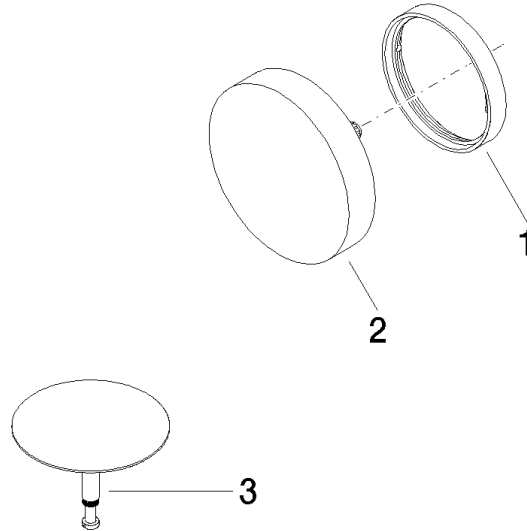

Pop-up waste and overflow - Chrome

IMO

36 243 970

- drain Ø 52mm
- Also suitable for king-size baths.**

Also suitable for king-size baths.

Fits: IMO, LULU, MADISON, MEM, TARA, CL.1, LISSÉ, VAIA, META, CYO

	Chrome	36 243 970-00
	Brushed Platinum	36 243 970-06
	Platinum	36 243 970-08
	Durabross (23kt Gold)	36 243 970-09
	Dark Chrome	36 243 970-19
	Light Gold	36 243 970-26
	Brushed Light Gold	36 243 970-27
	Brushed Durabross (23kt Gold)	36 243 970-28
	Matte Black	36 243 970-33
	Brushed Bronze	36 243 970-42
	Brushed Champagne (22kt Gold)	36 243 970-46
	Champagne (22kt Gold)	36 243 970-47
	Brushed Chrome	36 243 970-93
	Brushed Dark Platinum	36 243 970-99

Required miscellaneous

- Pop-up waste and overflow -** 35 227 970 90
- bowden cable length 725 mm

36 243 970

mm [inches]

36 243 970

Spare parts list

No.	Item Number	Name	Quantity used	Delivery time
1	09 11 01 123-00	cover	1	10
2	90 20 97 061 00-00	handle	1	10
3	04 31 20 031 48-00	plug	1	10