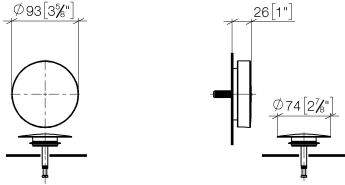

Pop-up waste and overflow - Chrome

IMO

36 243 970

- drain Ø 52mm
- Also suitable for king-size baths.**

Also suitable for king-size baths.

Fits: IMO, LULU, MADISON, MEM, TARA, CL.1, LISSÉ, VAIA, META, CYO

	Chrome	36 243 970-00
	Brushed Platinum	36 243 970-06
	Platinum	36 243 970-08
	Durabross (23kt Gold)	36 243 970-09
	Dark Chrome	36 243 970-19
	Light Gold	36 243 970-26
	Brushed Light Gold	36 243 970-27
	Brushed Durabross (23kt Gold)	36 243 970-28
	Matte Black	36 243 970-33
	Brushed Bronze	36 243 970-42
	Brushed Champagne (22kt Gold)	36 243 970-46
	Champagne (22kt Gold)	36 243 970-47
	Brushed Chrome	36 243 970-93
	Brushed Dark Platinum	36 243 970-99

Required miscellaneous

- Pop-up waste and overflow -** 35 227 970 90
- bowden cable length 725 mm

36 243 970

mm [inches]

36 243 970

Spare parts list

No.	Item Number	Name	Quantity used	Delivery time
1	09 11 01 123-00	cover	1	10
2	90 20 97 061 00-00	handle	1	10
3	04 31 20 031 48-00	plug	1	10